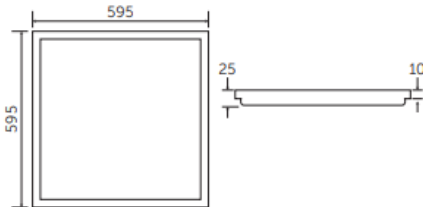

Technical Specification

Product Code	11756

Reference

Guarantee	7 Years
EAN	5013588117560
Commodity Code	9405409990
Country of Origin	CN
UNSPSC Code	39111544